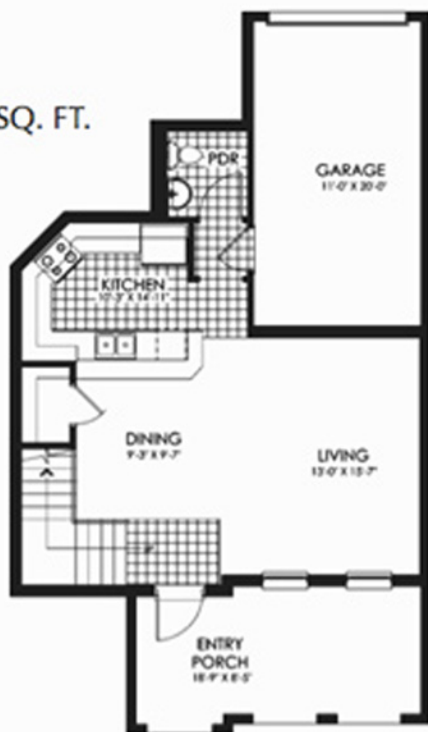

TOWNHOME
SANTA
MARIA

LIVING AREA: 1,459 SQ. FT.

GROUND FLOOR

SECOND FLOOR