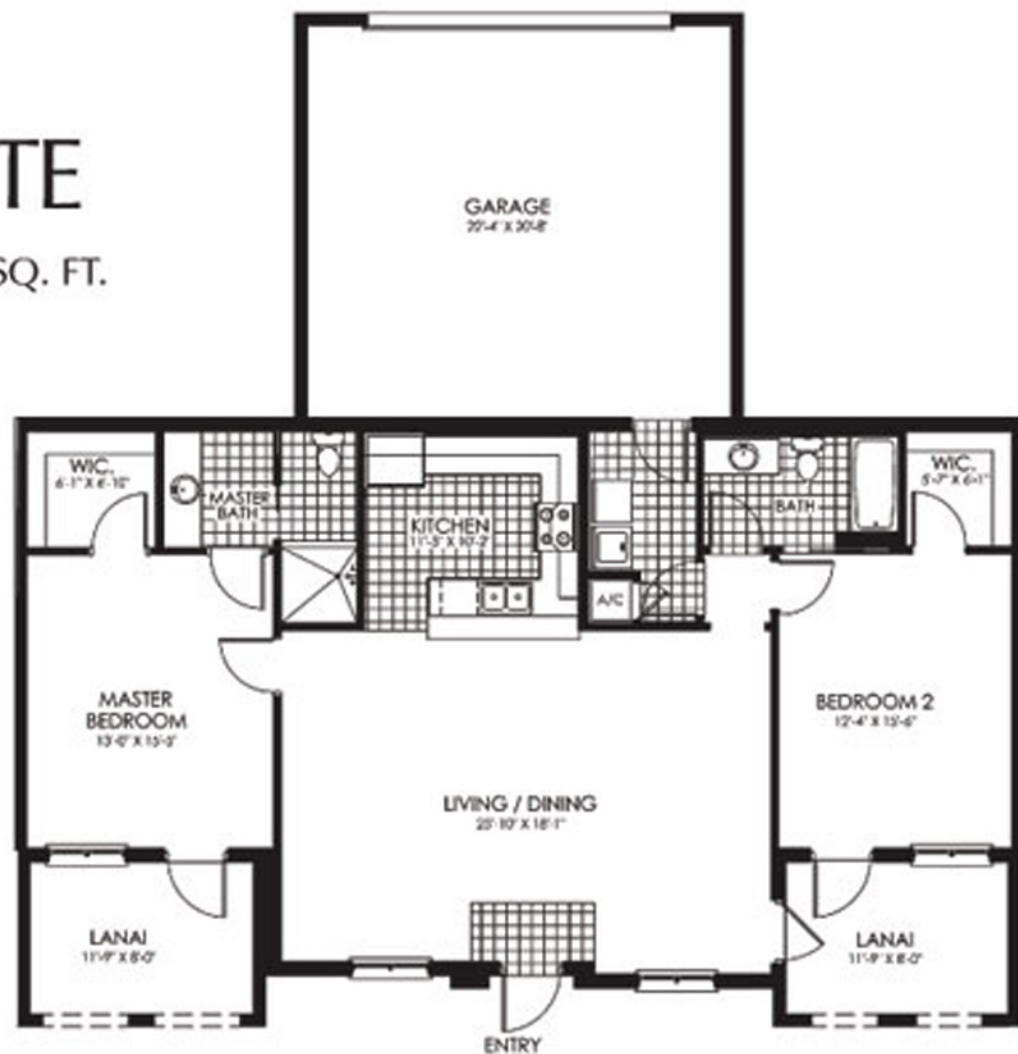

FLAT
SAN
CLEMENTE

LIVING AREA: 1,404 SQ. FT.

GROUND FLOOR