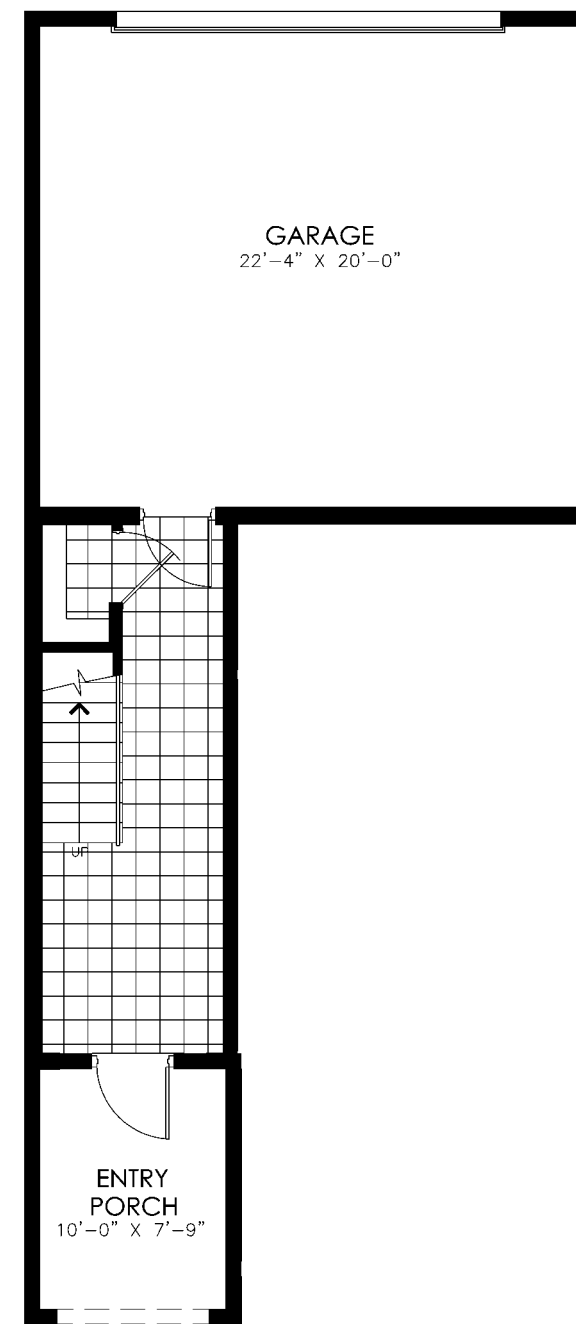

FLAT
SAN PABLO

LIVING AREA: 1,770 SQ. FT.

SECOND FLOOR

GROUND FLOOR