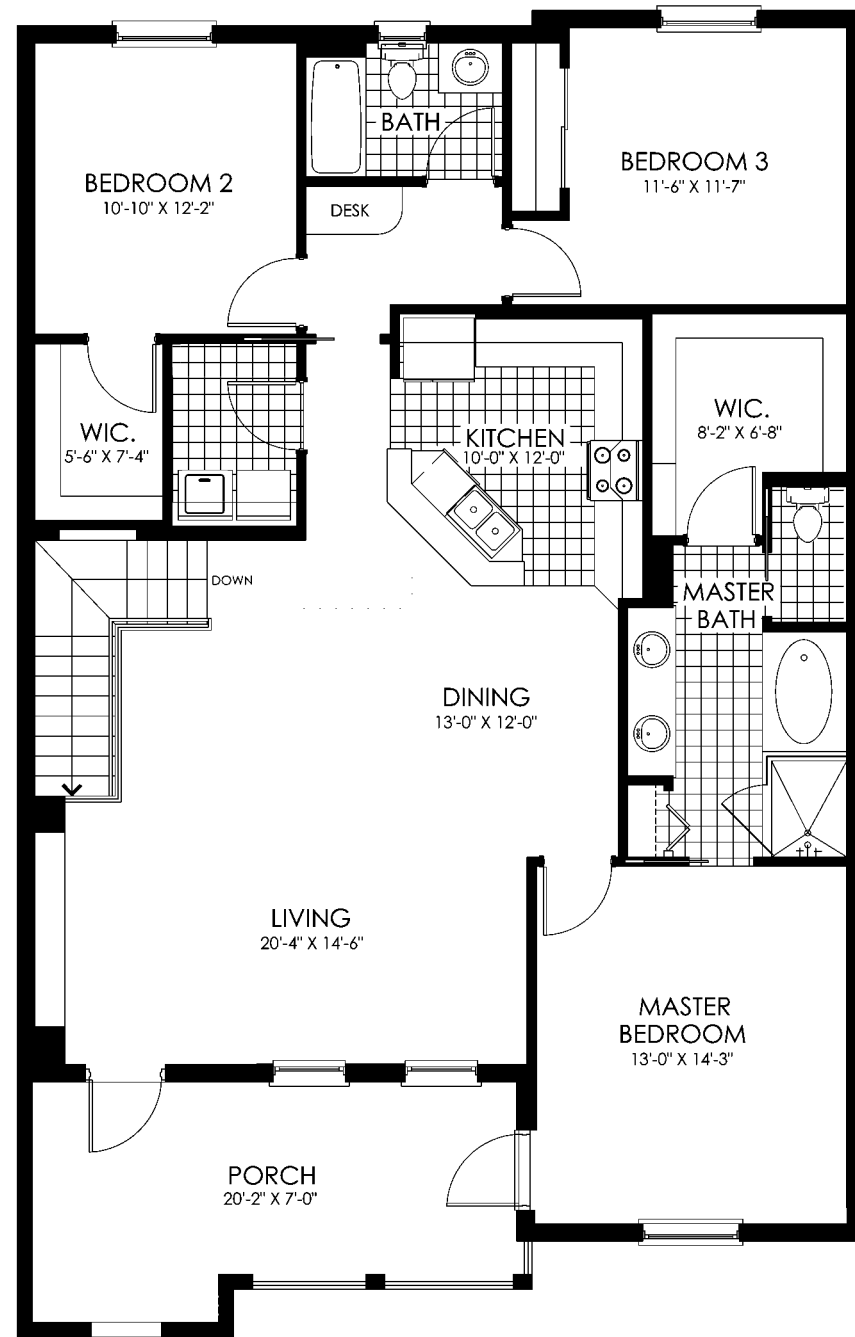

FLAT
SAN PABLO

LIVING AREA: 1,770 SQ. FT.

SECOND FLOOR

GROUND FLOOR