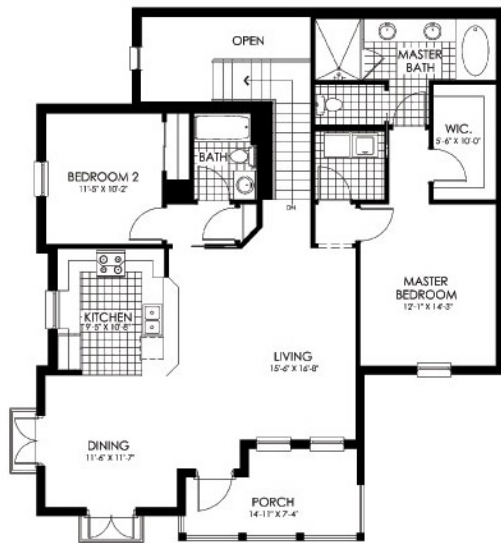

GROUND FLOOR

SECOND FLOOR

FLAT
SAN BENITO

LIVING AREA: 1,501 SQ. FT.