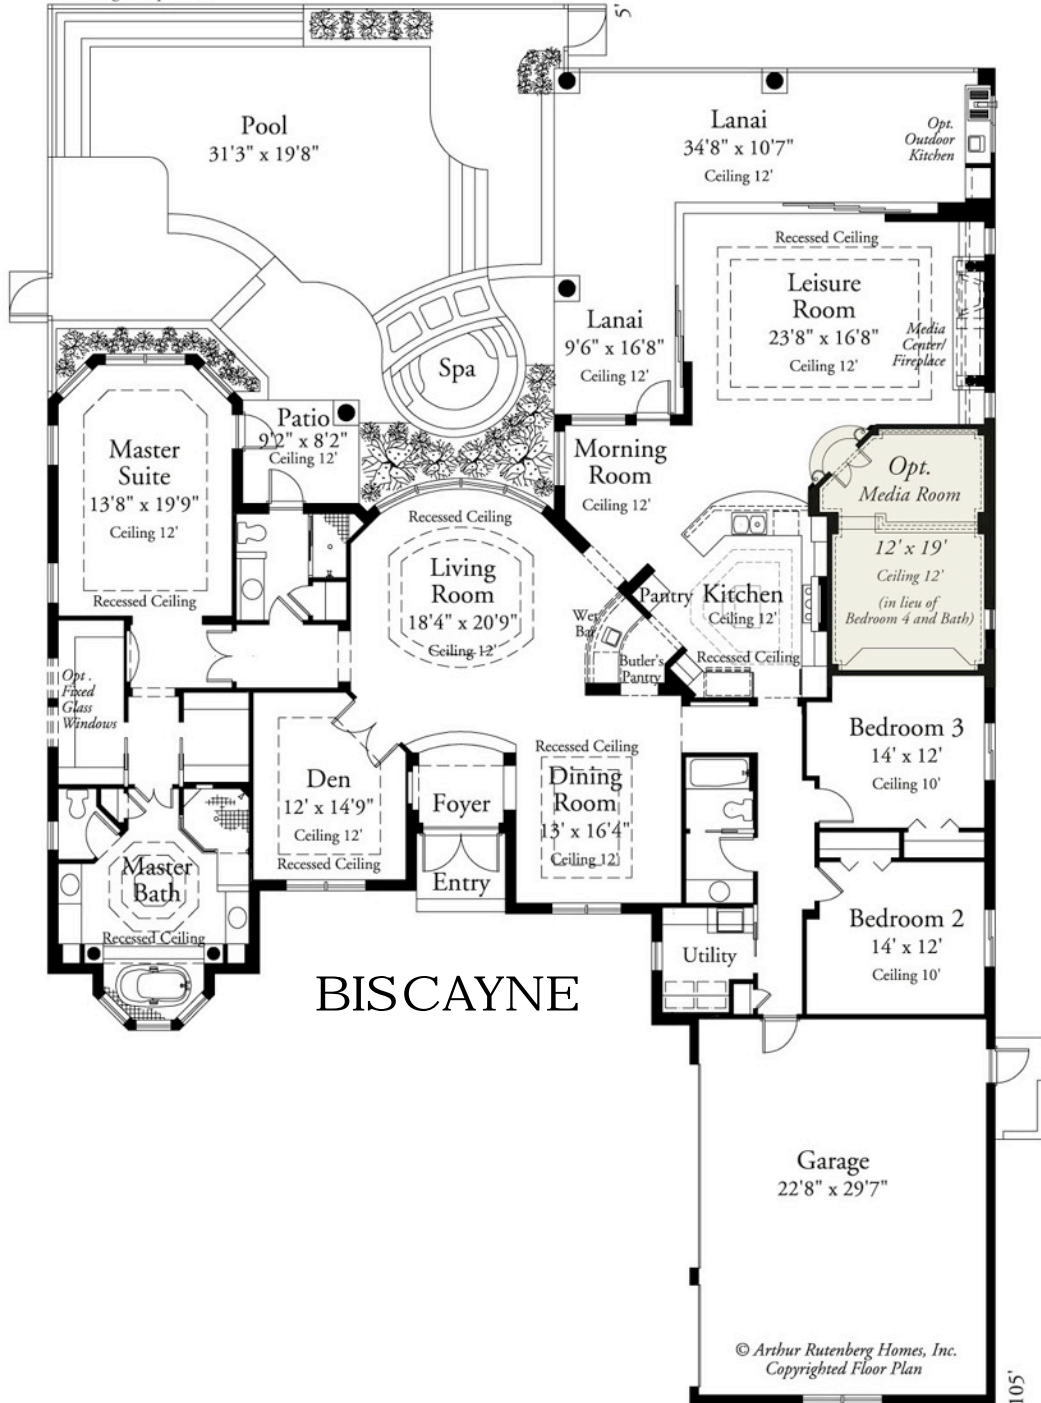

Pool Package E (Optional)

BISCAYNE

© Arthur Rutenberg Homes, Inc.
Copyrighted Floor Plan

74'6"

105'